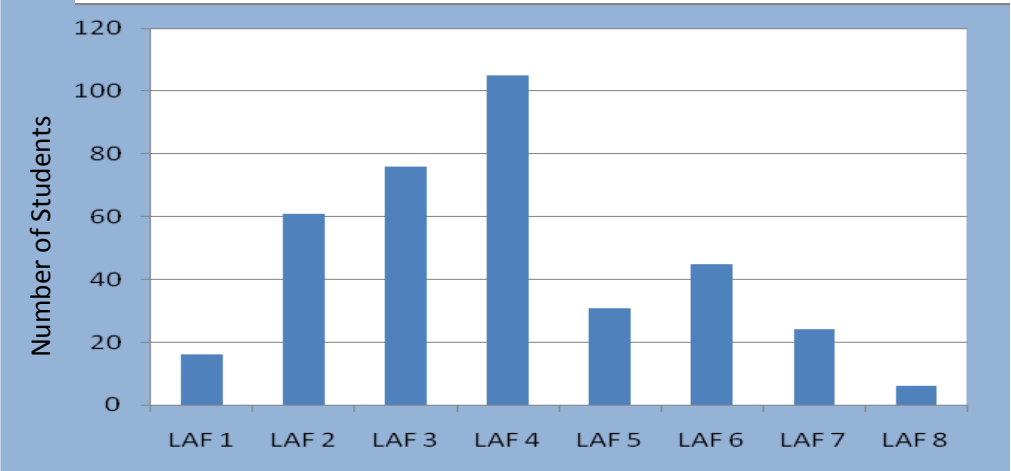

Beachside South Cluster SNMY Baseline Data Results 2010

Year 4 Results

Year 5 Results

Year 6 Results

LAF = Learning Assessment Framework

Schools Assessed = Beaumaris PS, Beaumaris North PS, Black Rock PS, Cheltenham PS, Sandringham PS, Sandringham East PS