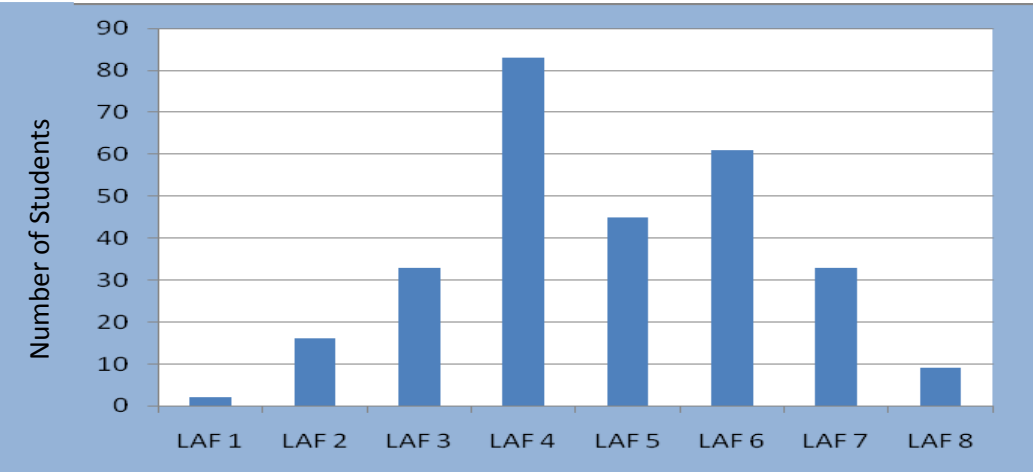

Beachside South Cluster SNMY Baseline Data Results 2010

Year 4 Results

Year 5 Results

Year 6 Results

LAF = Learning Assessment Framework

Schools Assessed = Beaumaris PS, Beaumaris North PS, Black Rock PS, Cheltenham PS, Sandringham PS, Sandringham East PS