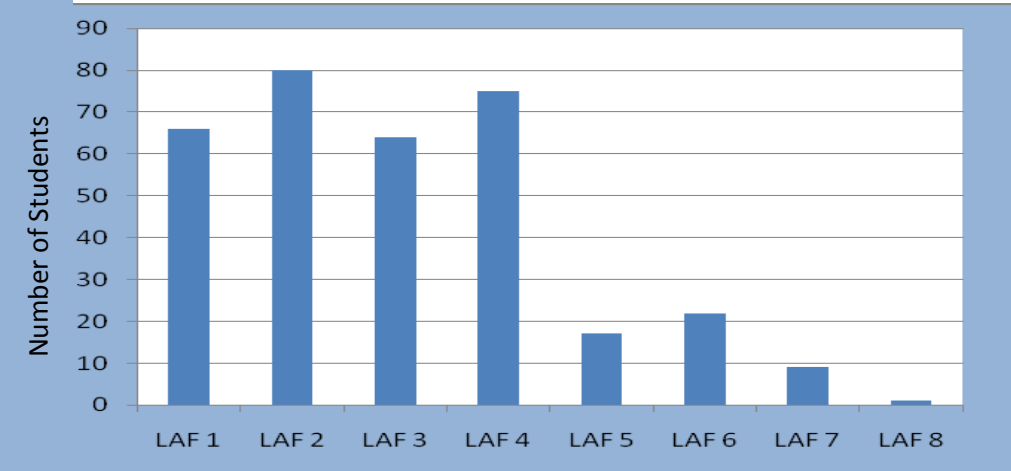

Beachside South Cluster SNMY Baseline Data Results 2010

Year 4 Results

Year 5 Results

Year 6 Results

LAF = Learning Assessment Framework

Schools Assessed = Beaumaris PS, Beaumaris North PS, Black Rock PS, Cheltenham PS, Sandringham PS, Sandringham East PS